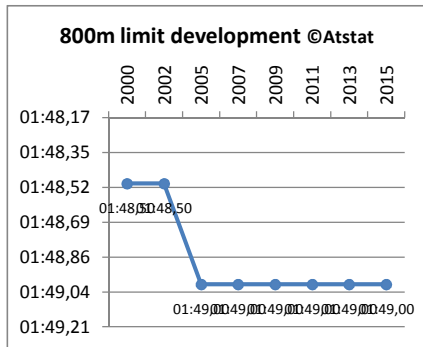

Dutch Limits Development European Indoor Championships

Version 2, 9-12-2015, ©Atstat

Type EKI
Sex M
Event 800m

Year	Limit
2000	0,001256
2002	0,001256
2005	0,001262
2007	0,001262
2009	0,001262
2011	0,001262
2013	0,001262
2015	0,001262