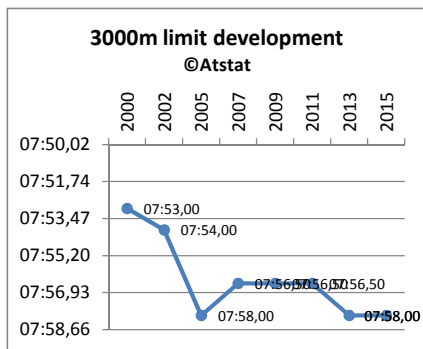

Type EKI
Sex M
Event 3000m

Year	Limit
2000	07:53,00
2002	07:54,00
2005	07:58,00
2007	07:56,50
2009	07:56,50
2011	07:56,50
2013	07:58,00
2015	07:58,00