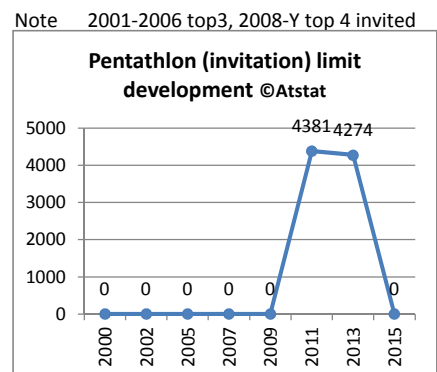

Type EKI
Sex M
Event 3000m

Year	Limit
2000	07:53,00
2002	07:54,00
2005	07:58,00
2007	07:56,50
2009	07:56,50
2011	07:56,50
2013	07:58,00
2015	07:58,00

Type EKI
Sex V
Event 3000m

Year	Limit
2000	09:02,00
2002	09:00,50
2005	09:03,40
2007	09:03,40
2009	09:03,40
2011	09:03,40
2013	09:03,00
2015	09:03,00

Type EKI
Sex M
Event 7kamp

Year	Limit
2000	0
2002	0
2005	0
2007	0
2009	0
2011	5886
2013	5599
2015	0

Type EKI
Sex V
Event 5kamp

Year	Limit
2000	0
2002	0
2005	0
2007	0
2009	0
2011	4381
2013	4274
2015	0

Dutch Limits Development European Indoor Championships