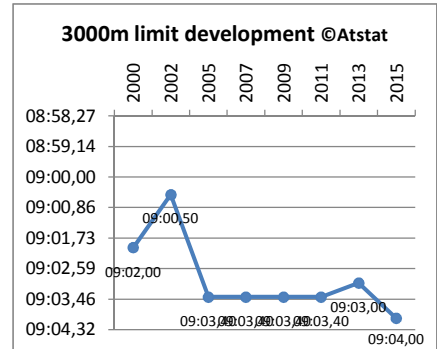

Type EKI
Sex V
Event 3000m

Year	Limit
2000	09:02,00
2002	09:00,50
2005	09:03,40
2007	09:03,40
2009	09:03,40
2011	09:03,40
2013	09:03,00
2015	09:03,00