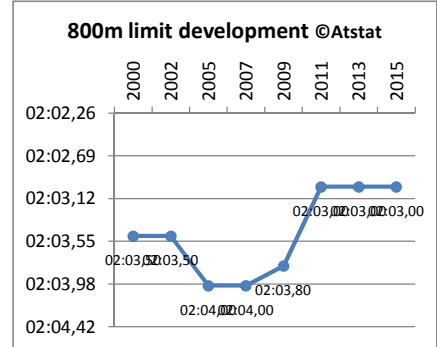

Type EKI
Sex V
Event 800m

Year	Limit
2000	02:03,50
2002	02:03,50
2005	02:04,00
2007	02:04,00
2009	02:03,80
2011	02:03,00
2013	02:03,00
2015	02:03,00