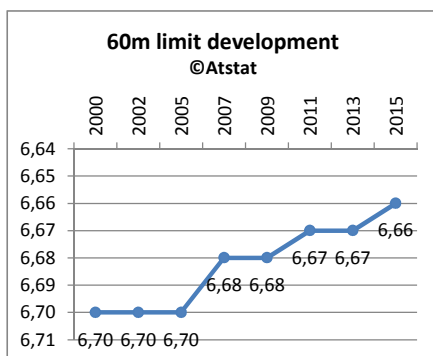

Dutch Limits Development European Indoor Championships

Version 2, 9-12-2015, ©Atstat

Type EKI
Sex M
Event 60m

Year	Limit
2000	6,70
2002	6,70
2005	6,70
2007	6,68
2009	6,68
2011	6,67
2013	6,67
2015	6,66

Type EKI
Sex V
Event 60m

Type EKI
Sex V
Event kogel

Year	Limit
2000	17,80
2002	17,70
2005	17,60
2007	17,60
2009	17,20
2011	17,50
2013	17,20
2015	17,50

Dutch Limits Development European Indoor Championships

Version 2, 9-12-2015, ©Atstat