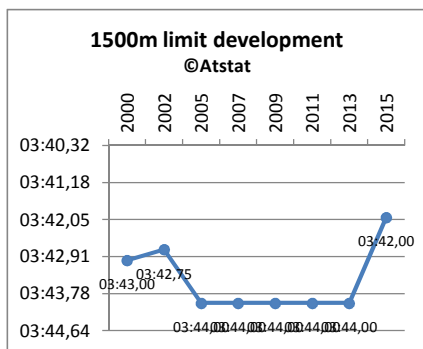

Type EKI
Sex M
Event 1500m

Year	Limit
2000	03:43,00
2002	03:42,75
2005	03:44,00
2007	03:44,00
2009	03:44,00
2011	03:44,00
2013	03:44,00
2015	03:42,00