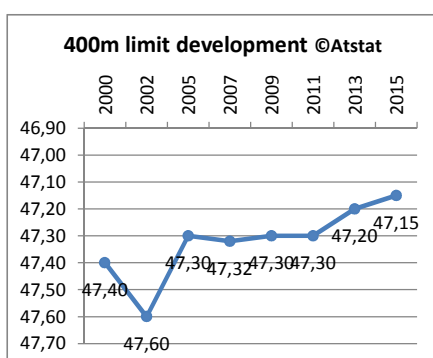

Type EKI
Sex M
Event 400m

Year	Limit
2000	47,40
2002	47,60
2005	47,30
2007	47,32
2009	47,30
2011	47,30
2013	47,20
2015	47,15