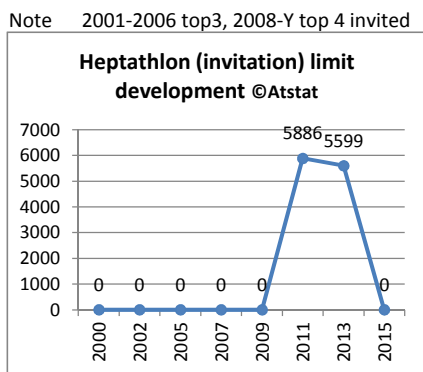

Type EKI
Sex M
Event 7kamp

Year	Limit
2000	0
2002	0
2005	0
2007	0
2009	0
2011	5886
2013	5599
2015	0

Type EKI
Sex V
Event 5kamp

Year	Limit
2000	0
2002	0
2005	0
2007	0
2009	0
2011	4381
2013	4274
2015	0

Dutch Limits Development European Indoor Championships